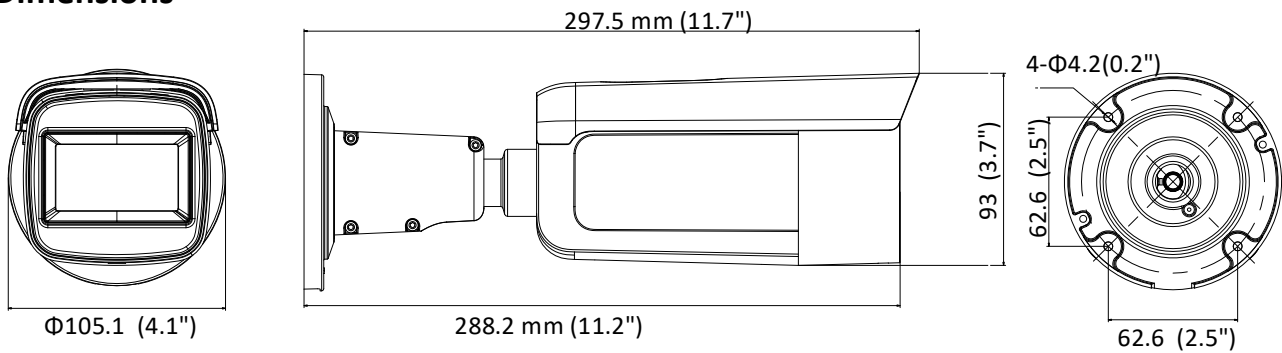

PoE (802.3at, class 4)
Power Consumption and Current	12 VDC, 1.2A, max. 14.5W PoE (802.3at, 42.5V to 57V), 0.5A to 0.3A, max. 18W
Protection Level	IP67
Material	Metal
Dimensions	Φ 105.1 × 297.5 mm (Φ 4.1" × 11.7")
Weight	Camera: Approx. 1335 g (2.9 lb.) With Package: 2004g (4.4lb.)

Available Model:

DS-2CD2683G1-IZ(2.8 to 12 mm), DS-2CD2683G1-IZS(2.8 to 12 mm)

Dimensions

Accessories